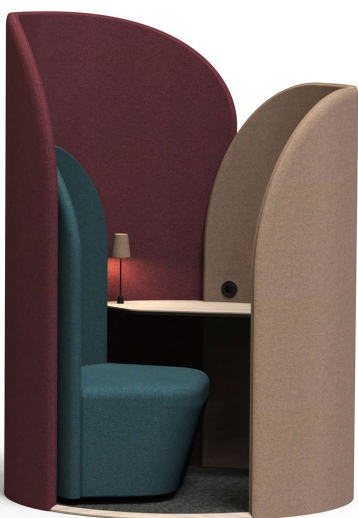

work in silence.
BORG

← High back swivel chair →

TULIP workspace for 1 person

Round, D120cm, H 152cm

Walls

Upholstered, fabric Camira Synergy and NEVOTEX Wooly

Seat

HR foam, upholstered, fabric Camira Synergy and NEVOTEX Wooly

Floor

Antistatic felt Findeisen, dark grey

Desk

Black MDF laminated, oak decor Egger

Connections

1xUSB A / 1xUSB C

On castors

Color options