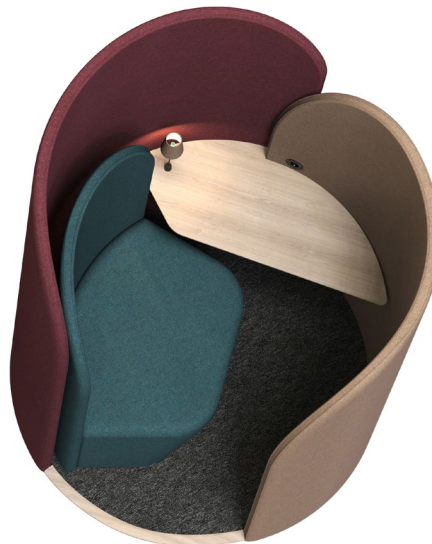

work in silence.
BORG

← High back swivel chair →

TULIP workspace for 1 person

Round, D120cm, H 152cm

Walls

Upholstered, fabric Camira Synergy and NEVOTEX Wooly

Seat

HR foam, upholstered, fabric Camira Synergy and NEVOTEX Wooly

Floor

Antistatic felt Findeisen, dark grey

Desk

Black MDF laminated, oak decor Egger

Connections

1xUSB A / 1xUSB C

On castors

Color options

TULIP WORKSTATION