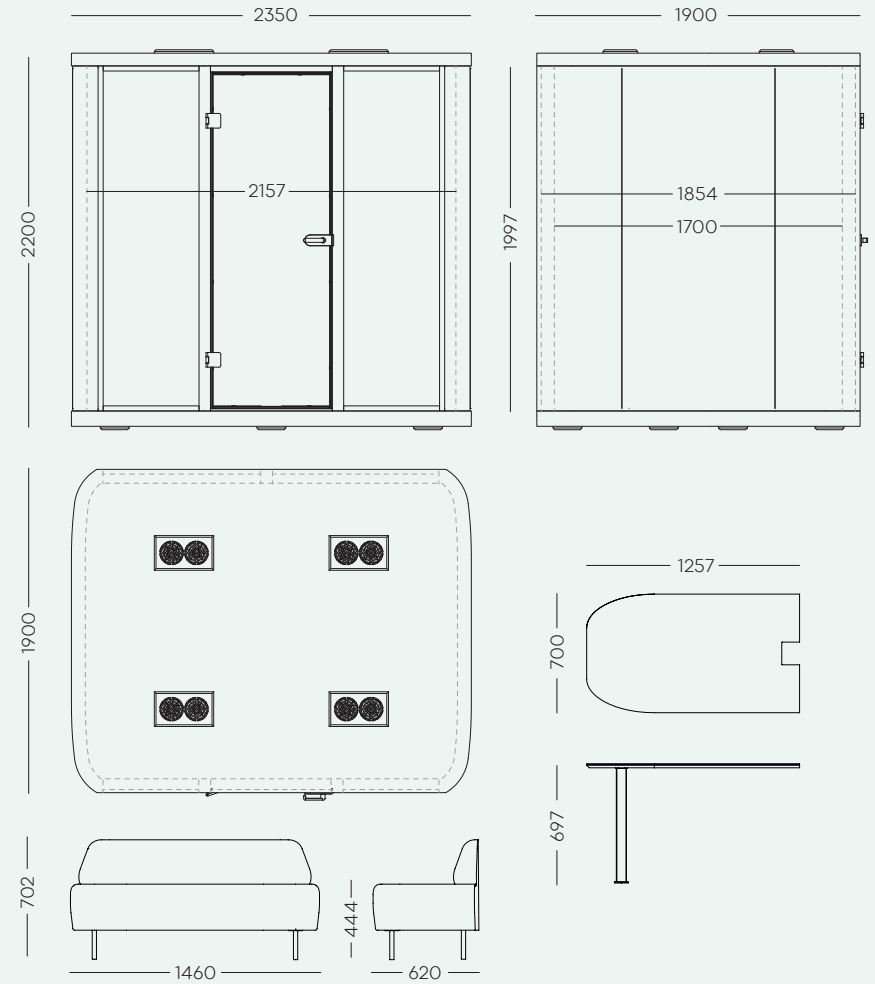

eCell 4

Measurements	2350x 1900 x 2200 mm (Width x Depth x Height)
Weight	730 kg
Noise reduction	up to 30,2 dB ISO 23351-1:2020
Glass	Sound proof double glass, laminated and tempered, Rw 37
Floor	Antistatic carpet, use class for public spaces
Frame	Plywood 20mm, 10mm sound-proof mats, acoustic foam rubber
Exterior	Fabric. Large colour variety.
Interior	Acoustic felt. Colour options: dark grey, light gray, off-white
Table	Working table 1257 x 700 mm with fixed height included
Screen mount	Optional screen mount
Seat	2-seater sofas 2 pcs included
Power sockets	2 power sockets 230V / 1 USB A / 1 USB C / Optional: 1 Cat 6 data point
Ventilation	Airflow 94 l/s, with motion sensor
Lighting	Dimmable LED lighting with motion sensor
Castors	Yes + Stoppers for stabilization

2-seater sofa 2 pcs

Table with fixed height